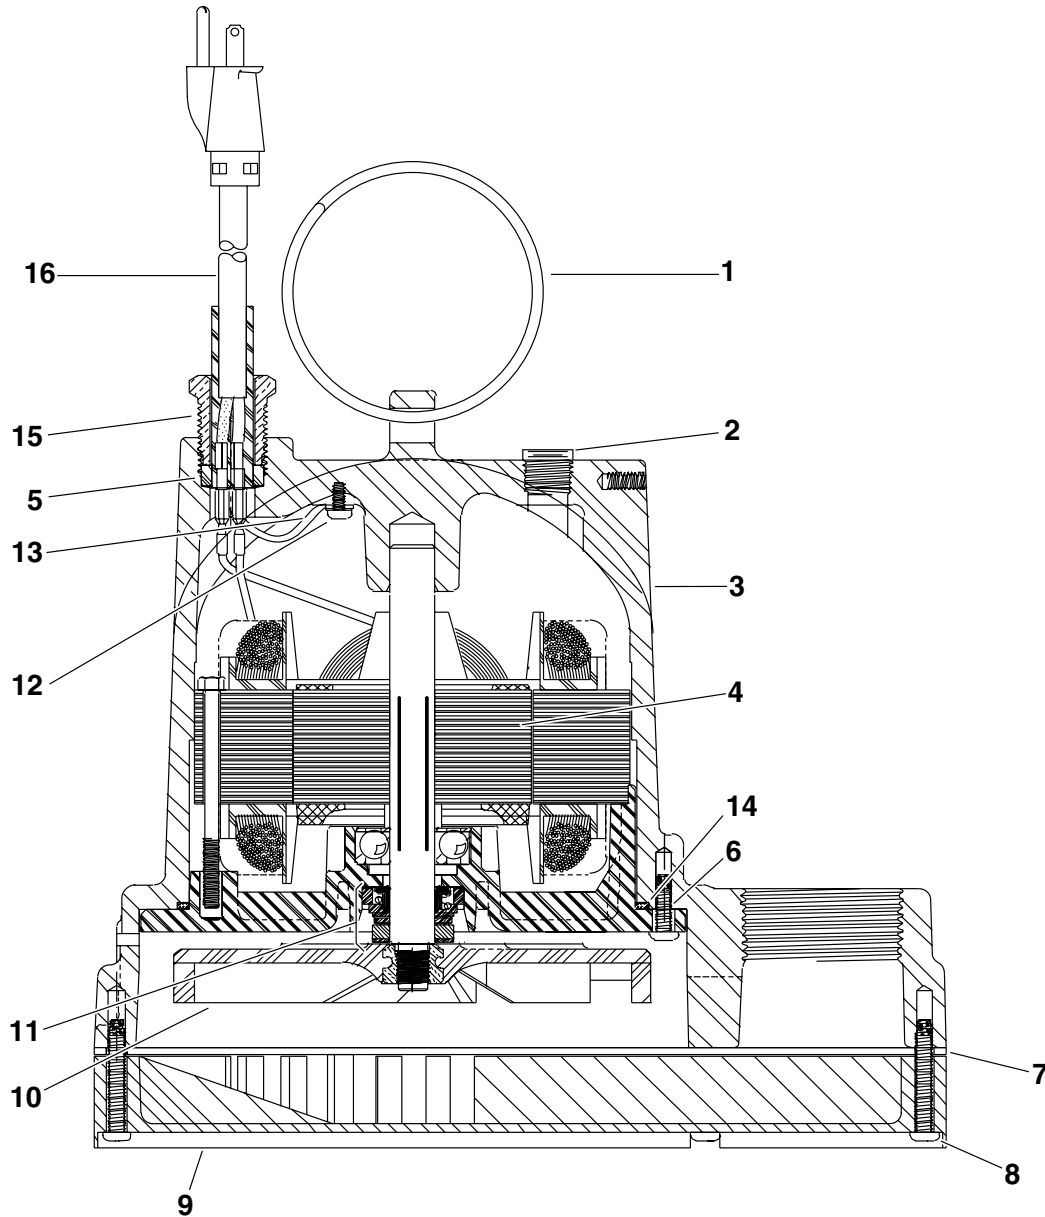

W/D/V-A1 Parts List

Ref No.	Part No.	Description	Qty.
1	26230A000	Ring Handle	1
2	14077-000-1	Pipe Plug	1
3	*	Motor Housing	1
4	*	Stator/Seal Plate/Rotor and Shaft Assembly	1
5	139-014-1	Seal Ring	1
6	14770-005-1	Pan Screw 5	6
7	8521-101-1	Bottom Plate	1
8	14770-002-1	Pan Screw 6	5
9	8520-002-1	Base	1
10	8498-003-1	Impeller	1
11	21607A001	Shaft Seal	1
12	14770-001-1	Screw	1

Ref No.	Part No.	Description	Qty.
13	6000-053-1	Wire with Terminal	1
14	834-030-1	O-Ring	1
15	75-005-1	Cord Nut	1
16	14623-010-1	Power Cord 10'	1
16	14623-020-1	Power Cord 20'	1
FOR AUTOMATIC OPERATION			
NOT SHOWN	12150-110-5	Wide Angle Switch 10'	1
NOT SHOWN	12150-120-5	Wide Angle Switch 20'	1
NOT SHOWN	14974-000-5	Diaphragm Switch 10'	1
NOT SHOWN	14974-001-5	Diaphragm Switch 20'	1
NOT SHOWN	13869-510-5	Vertical Switch 10'	1
NOT SHOWN	13869-520-5	Vertical Switch 20'	1