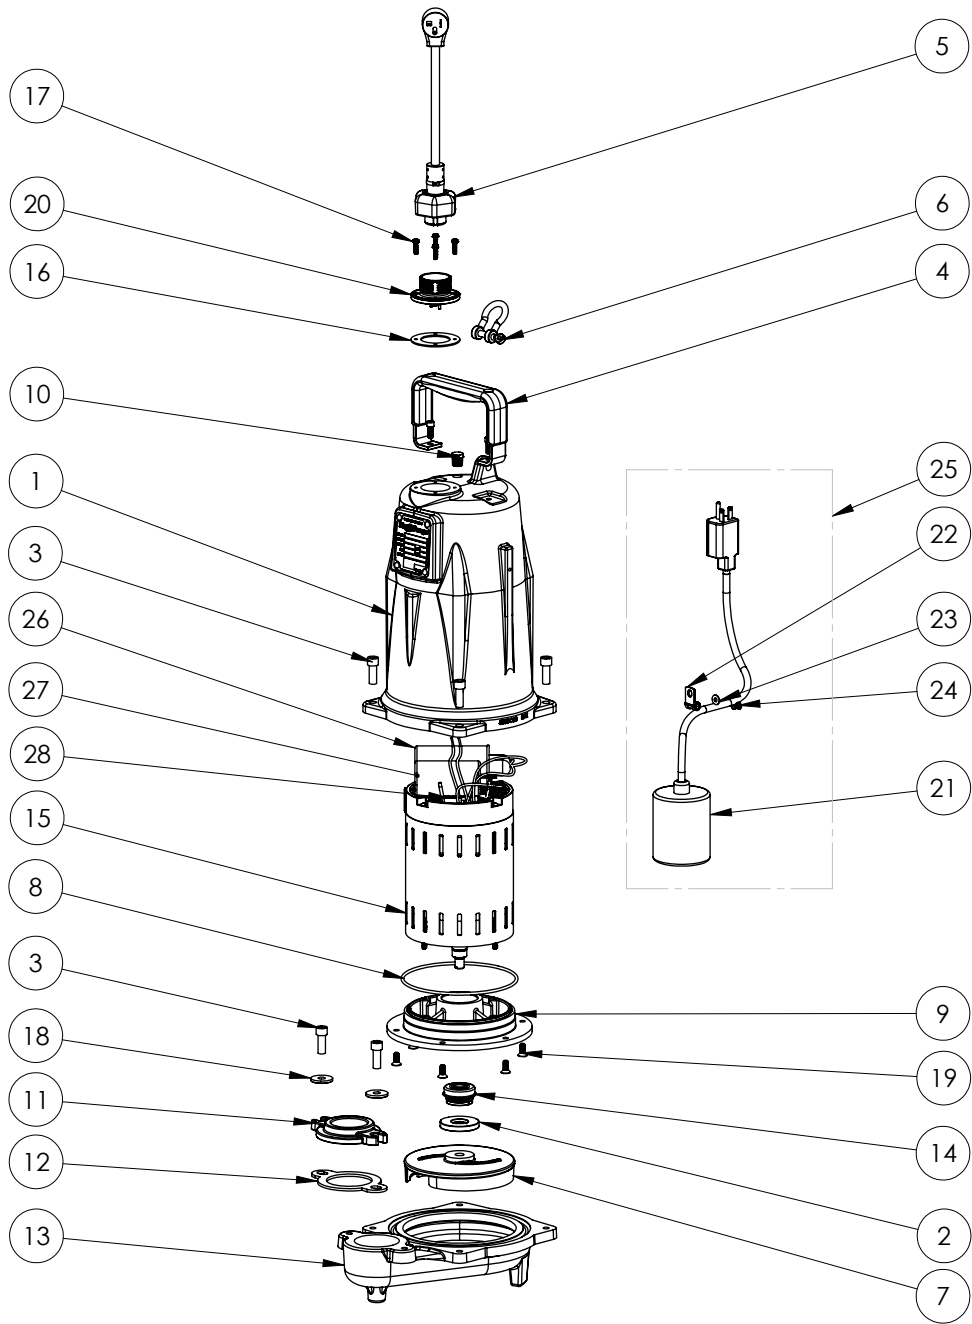

FL202A (B47)

FL202A

FL202A (B47)

#	PART #	DESCRIPTION	QTY	Note
1	585000R	MOTOR COVER PAINTED	1	
2	5618000	DOUBLE LIP SEAL	1	[1]
3	5862000	BOLT, 3/8-16X1 SHCS SS	6	
4	5613000	HANDLE	1	
5	K001140	POWER CORD	1	
6	5611000	SHACKLE	1	
7	5853000	IMPELLER	1	
8	5617000	O-RING	1	
9	5851000	MOTOR PLATE	1	
10	5071000	BRASS OIL PLUG	1	
11	K001421	1.5" DISCHARGE ADAPTER, INCLUDES HARDWARE AND GASKET	1	
12	5858000	1.5" FLANGE GASKET	1	
13	585400R	VOLUTE	1	
14	5633000	3/4" UNITIZED SHAFT SEAL	1	[1]
15	5856000	MOTOR, 2HP	1	[1]
16	5060000	CORD PLATE GASKET	1	
17	8064000	#8-32 x 5/8 HEX WASHER HEAD SCREW	4	
18	8158000	WASHER, 3/8 x 1-1/8, SS	2	
19	8018000	1/4-20 x 5/8 SLOTTED FLAT HEAD BOLT	6	
20	K001216	5619000, CORDPLATE	1	
22	5630000	CABLE CLAMP S.S.	1	
23	8141000	WASHER, #10 X 1/2 SS	1	
24	8082000	#10-24 x 3/8 EPOXY LOCK SCREW	1	
25	K001136	SWITCH KIT	1	
26	K001228	RUN CAPACITOR	1	
27	K001227	START CAPACITOR	1	
28	K001229	START SWITCH	1	

PART NOTES:

[1] - Part requires factory authorized service. Contact Liberty Pumps at 1-800-543-2550

FL202A-2 (B47)

FL202A-2 (B47)

#	PART #	DESCRIPTION	QTY	Note
1	585000R	MOTOR COVER PAINTED	1	
2	5618000	DOUBLE LIP SEAL	1	[1]
3	5862000	BOLT, 3/8-16X1 SHCS SS	6	
4	5613000	HANDLE	1	
5	K001140	POWER CORD	1	
6	5611000	SHACKLE	1	
7	5853000	IMPELLER	1	
8	5617000	O-RING	1	
9	5851000	MOTOR PLATE	1	
10	5071000	BRASS OIL PLUG	1	
11	K001421	1.5" DISCHARGE ADAPTER, INCLUDES HARDWARE AND GASKET	1	
12	5858000	1.5" FLANGE GASKET	1	
13	585400R	VOLUTE	1	
14	5633000	3/4" UNITIZED SHAFT SEAL	1	[1]
15	5856000	MOTOR, 2HP	1	[1]
16	5060000	CORD PLATE GASKET	1	
17	8064000	#8-32 x 5/8 HEX WASHER HEAD SCREW	4	
18	8158000	WASHER, 3/8 x 1-1/8, SS	2	
19	8018000	1/4-20 x 5/8 SLOTTED FLAT HEAD BOLT	6	
20	K001216	5619000, CORDPLATE	1	
22	5630000	CABLE CLAMP S.S.	1	
23	8141000	WASHER, #10 X 1/2 SS	1	
24	8082000	#10-24 x 3/8 EPOXY LOCK SCREW	1	
25	K001136	SWITCH KIT	1	
26	K001228	RUN CAPACITOR	1	
27	K001227	START CAPACITOR	1	
28	K001229	START SWITCH	1	