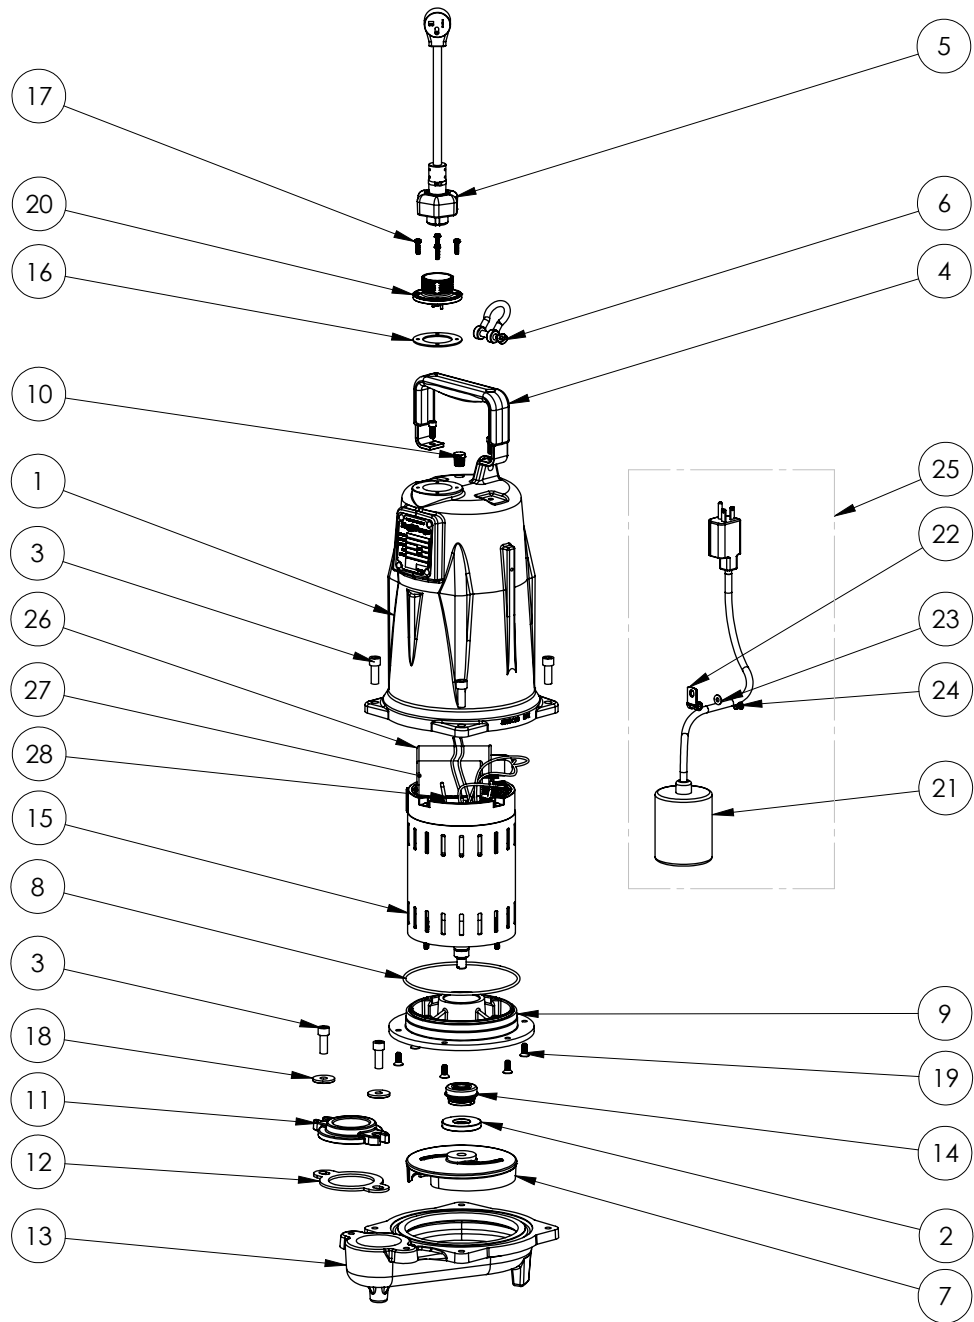

FL202A (B47)

FL202A

FL202A (B47)

#	PART #	DESCRIPTION	QTY	Note
1	585000R	MOTOR COVER PAINTED	1	
2	5618000	DOUBLE LIP SEAL	1	[1]
3	5862000	BOLT, 3/8-16X1 SHCS SS	6	
4	5613000	HANDLE	1	
5	K001140	POWER CORD	1	
6	5611000	SHACKLE	1	
7	5853000	IMPELLER	1	
8	5617000	O-RING	1	
9	5851000	MOTOR PLATE	1	
10	5071000	BRASS OIL PLUG	1	
11	K001421	1.5" DISCHARGE ADAPTER, INCLUDES HARDWARE AND GASKET	1	
12	5858000	1.5" FLANGE GASKET	1	
13	585400R	VOLUTE	1	
14	5633000	3/4" UNITIZED SHAFT SEAL	1	[1]
15	5856000	MOTOR, 2HP	1	[1]
16	5060000	CORD PLATE GASKET	1	
17	8064000	#8-32 x 5/8 HEX WASHER HEAD SCREW	4	
18	8158000	WASHER, 3/8 x 1-1/8, SS	2	
19	8018000	1/4-20 x 5/8 SLOTTED FLAT HEAD BOLT	6	
20	K001216	5619000, CORDPLATE	1	
22	5630000	CABLE CLAMP S.S.	1	
23	8141000	WASHER, #10 X 1/2 SS	1	
24	8082000	#10-24 x 3/8 EPOXY LOCK SCREW	1	
25	K001136	SWITCH KIT	1	
26	K001228	RUN CAPACITOR	1	
27	K001227	START CAPACITOR	1	
28	K001229	START SWITCH	1	

PART NOTES:

[1] - Part requires factory authorized service. Contact Liberty Pumps at 1-800-543-2550

FL202A-2 (B47)

FL202A-2 (B47)

#	PART #	DESCRIPTION	QTY	Note
1	585000R	MOTOR COVER PAINTED	1	
2	5618000	DOUBLE LIP SEAL	1	[1]
3	5862000	BOLT, 3/8-16X1 SHCS SS	6	
4	5613000	HANDLE	1	
5	K001140	POWER CORD	1	
6	5611000	SHACKLE	1	
7	5853000	IMPELLER	1	
8	5617000	O-RING	1	
9	5851000	MOTOR PLATE	1	
10	5071000	BRASS OIL PLUG	1	
11	K001421	1.5" DISCHARGE ADAPTER, INCLUDES HARDWARE AND GASKET	1	
12	5858000	1.5" FLANGE GASKET	1	
13	585400R	VOLUTE	1	
14	5633000	3/4" UNITIZED SHAFT SEAL	1	[1]
15	5856000	MOTOR, 2HP	1	[1]
16	5060000	CORD PLATE GASKET	1	
17	8064000	#8-32 x 5/8 HEX WASHER HEAD SCREW	4	
18	8158000	WASHER, 3/8 x 1-1/8, SS	2	
19	8018000	1/4-20 x 5/8 SLOTTED FLAT HEAD BOLT	6	
20	K001216	5619000, CORDPLATE	1	
22	5630000	CABLE CLAMP S.S.	1	
23	8141000	WASHER, #10 X 1/2 SS	1	
24	8082000	#10-24 x 3/8 EPOXY LOCK SCREW	1	
25	K001136	SWITCH KIT	1	
26	K001228	RUN CAPACITOR	1	
27	K001227	START CAPACITOR	1	
28	K001229	START SWITCH	1	