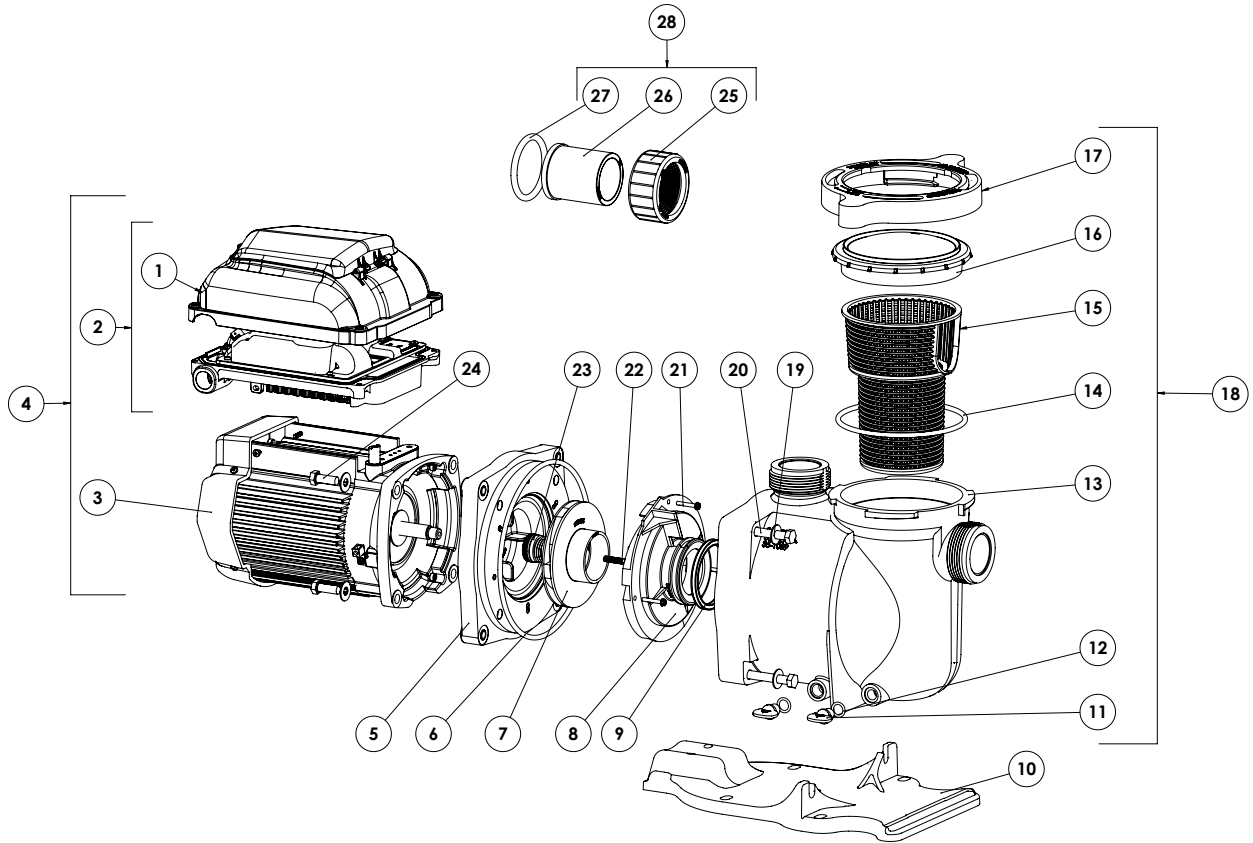

SUPERFLO® VS VARIABLE SPEED PUMP

REPLACEMENT PARTS

Item	Part No.	Description
SUPERFLO VS VARIABLE SPEED PUMP		
1	353123	Drive Cover
2	353127	Drive/Cover Kit
3	353134S	Motor
4	353132S	Motor/Drive Assy
5	356012	Sealplate
6	355619	Sealplate Gasket
7	355086	Impeller
8	355618	Diffuser
9	355030	Diffuser Seal
10	350094	Base
11	071131	Drain Plug
12	192115	O-Ring Drain Plug
13	350089	Volute
14	357255	O-Ring, Lid #2-357
15	355667	Basket

Item	Part No.	Description
16	350091	Lid, See Through
17	350090	Clamp, Cam And Ramp
18	353010	Volute Assembly (Includes Items 11-17)
19	072184	Washer 3/8 In. Ss, 8 Req.
20	355621	Screw 3/8-16 X 2 1/4 Hex Head, 4 Req.
21	355334	Screw #8-32 Hex Washer Head, 3 Req.
22	355389	Screw, Impeller Locking
23	354545S	Seal Set
24	U30-74SS	Hex Head Screw 3/8-16, 4 Req.
25	350092	Nut, 2 Req.
26	350093	Adapter, 2 Req.
27	6020018	O-Ring Adapter #2-226, 2 Req.
28	350157	Superflo Union Kit (Contains 2X Items 26-28)
	353129Z	Kit Dig Input 25' Superflo/ Supermax (Not shown)